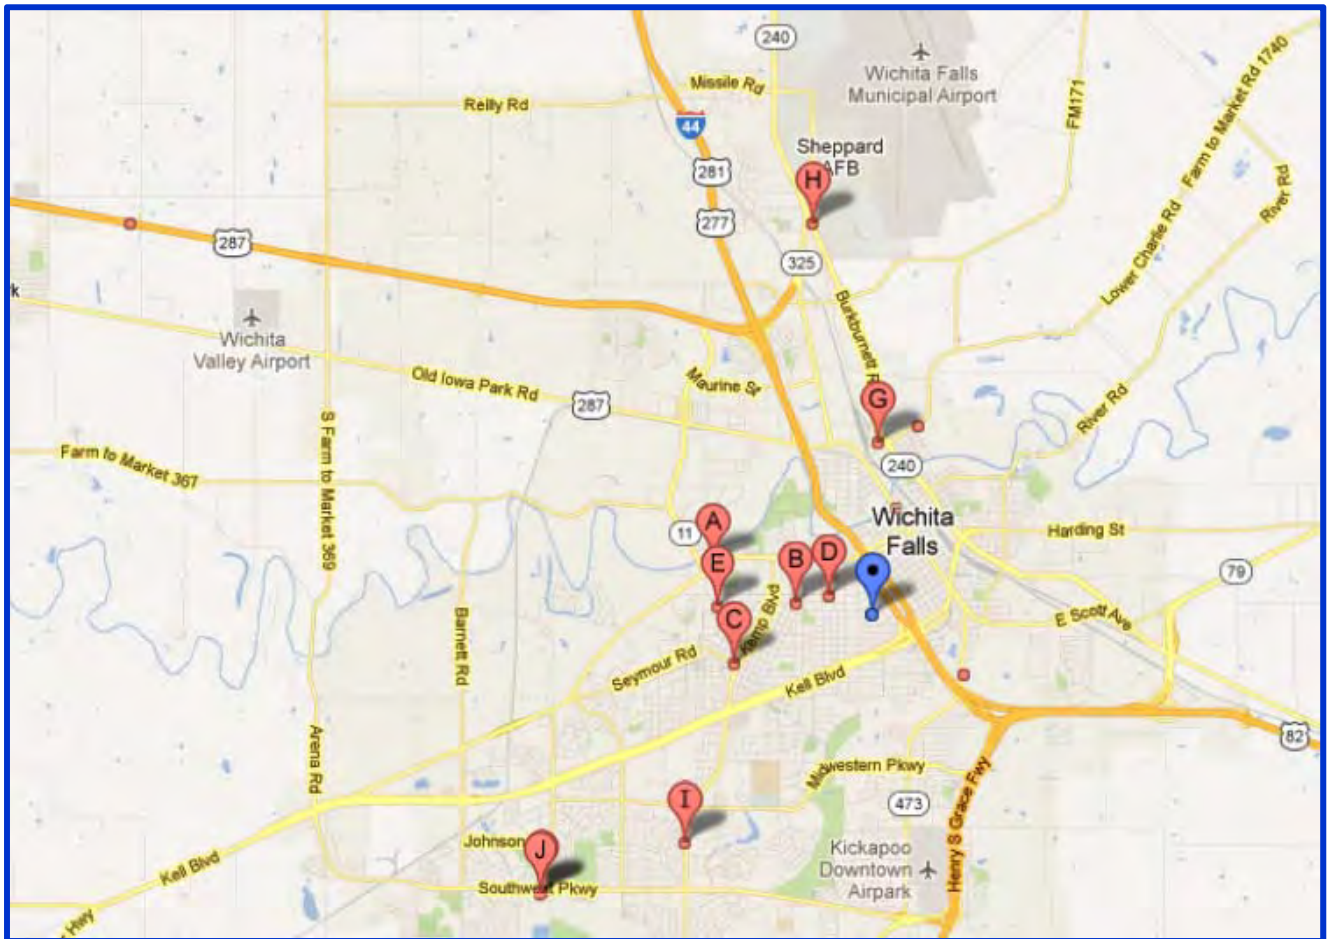

Groceries, Grub N Stuff GROCERY STORES – WICHITA FALLS

1. Walmart Supercenter - 2700 Central Fwy, (940) 851-0629
2. Walmart Supercenter - 5131 Greenbriar Road, (940) 397-9650
3. Walmart, 3130 Lawrence Road, (940) 696-3735
4. United Supermarket, 4590 Kell Blvd, (940) 716-2500
5. United Supermarket, 4516 Jacksboro Highway, (940) 767-3661
6. United Supermarket, 2522 Old Iowa Park Rd, (940) 322-1114
7. Sunshine Natural Foods, 2907 Bob Ave, Parker Square Shopping Center, (940) 767-2093