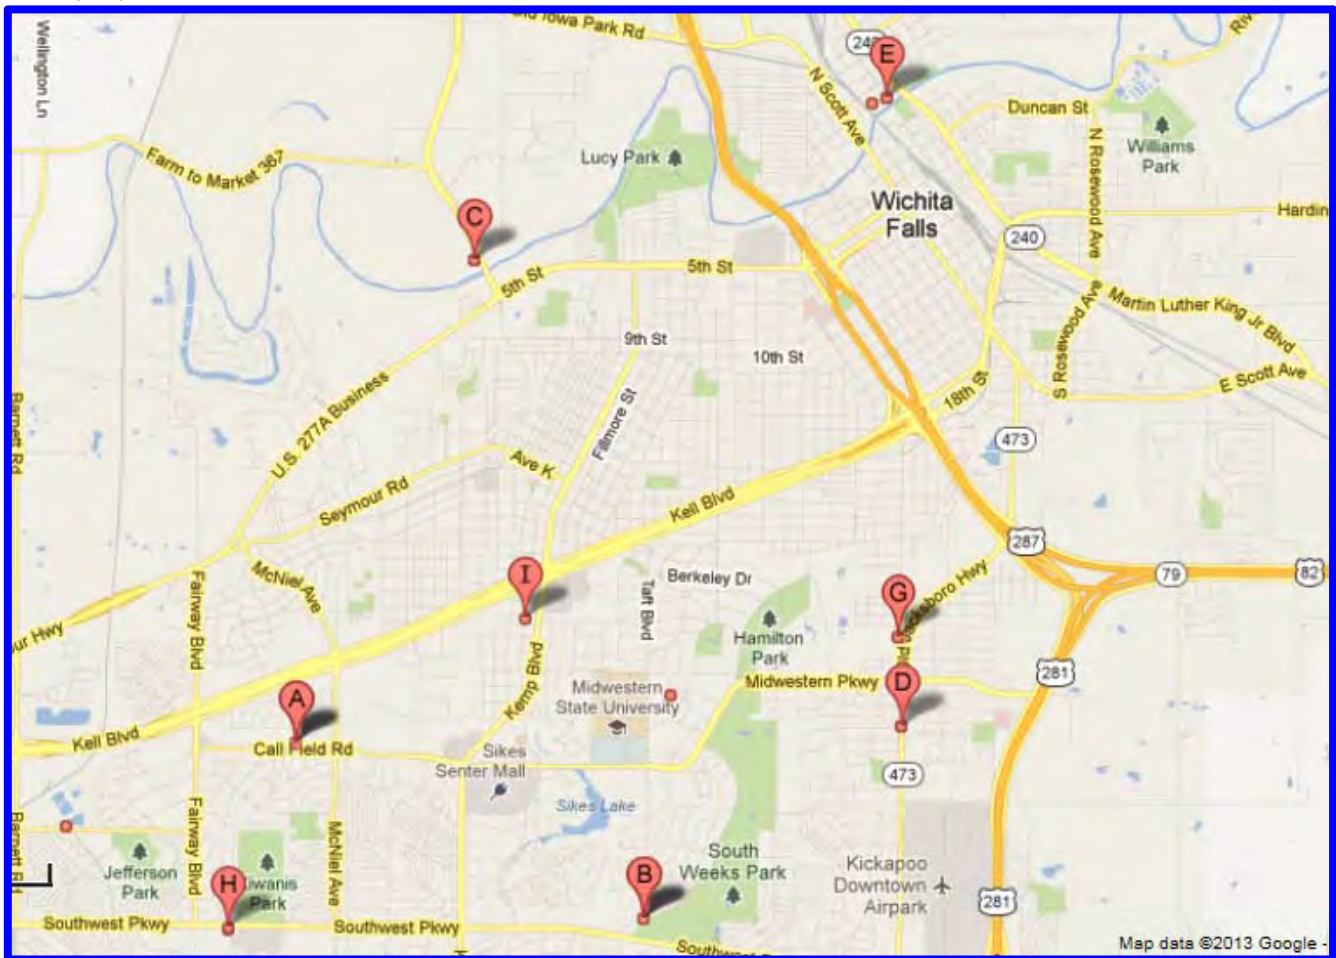

VETERINARIANS

This is a listing of veterinarians in Wichita Falls.
We are not endorsing nor promoting any of these vets.
This listing is strictly for your convenience.

A	Callfield Companion Animal Clinic 4304 Call Field Rd, Wichita Falls, TX (940) 692-7000 · callfieldcompanion.com	E	PETS 500 Wichita St, Wichita Falls, TX (940) 723-7387 · petslowcostspayandneuter.org
B	Colonial Park Veterinary Hospital (EMERGENCIES) 4713 Taft Blvd, Wichita Falls, TX (940) 691-0261 · colonialparkvethospital.com Mon-Fri: 8am-7pm; Sat: 9am-2pm	G	Animal Hospital 3206 Holliday Rd, Wichita Falls, TX (940) 767-4369
C	Felhauer & Morris Veterinary Clinic 202 Valley View Rd, Wichita Falls, TX (940) 723-4054 · vetsuite.com	H	Animal Clinic: Young Warren D DVM 4501 Southwest Pkwy, Wichita Falls, TX (940) 691-4501 · bestvet.net
D	All Pets Animal Hospital 4000 Old Jacksboro Hwy, Wichita Falls, TX (940) 322-7387	I	Parker Animal Clinic 2704 Avenue U, Wichita Falls, TX (940) 692-4001